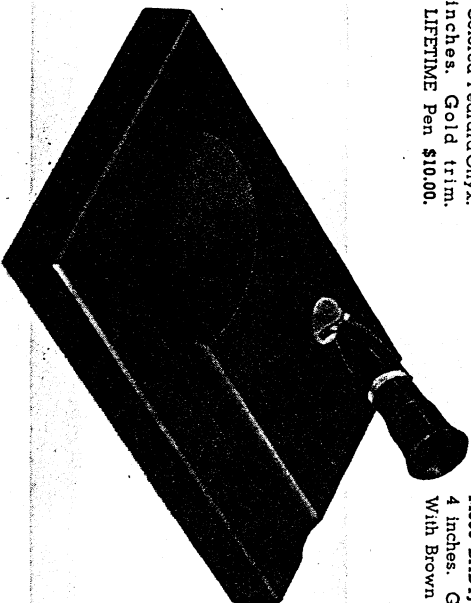

M328 BUEDI. Colored Pedrara Onyx. 3 1/2 x 3 1/2 inches. Gold trim. With Brown LIFETIME Pen $10.00.

M538 BADTJ. Brown Onyx. 2 1/2 x 4 inches. Gold Monogram plate. With Brown LIFETIME Pen $10.00.

K073 ADAWE. Black Carrara. 4 x 6 1/2 inches. Gold trim. With No. 3 Black Pen $10.00.